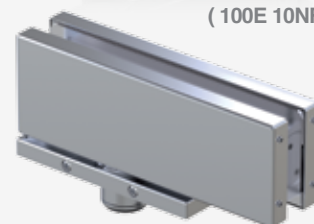

The our hydraulic hinges got TÜV certification EN 1154 that levels them to all intents and purposes to floor springs, even if they have a higher performance (over 90% for the hinges vs 50-60% of traditional floor springs).

Piastrine di fissaggio disponibili per tutta la serie Biloba UNICA
Fixing plates available for the complete series of Biloba Unica

- 1) **Piastrina STANDARD**
Standard plate

(100E 10NF)

- 2) **Novità New**
Piastrina QUADRA
Squared plate